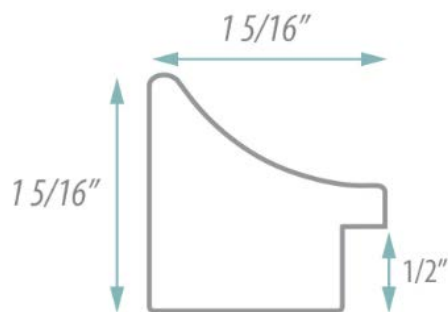

SPECIFICATION SHEET

FRAMED MIRROR MODEL#:

FM 84133-15X36

FRAMED MIRRORS COLLECTION

FEATURES:

- ONE 15X36" HIGH RESOLUTION SILVER PLATE GLASS MIRROR SIZE W/ DECORATIVE FRAME.
- "WALL HUGGER" HANGERS FOR MOUNTING INCLUDED.
- STANDARD MOUNTING STYLE IS VERTICAL. FOR HORIZONTAL, PLEASE SPECIFY WHEN ORDERING.
- PACKED IN FOUR WALL (FOLDED DOUBLE WALL) CORRUGATION.
- STYLE: TRANSITIONAL
- COLOR: SILVER/PEWTER
- FINISH: METALLIC GREY

MIRROR FINISHES:

- FLAT POLISHED EDGE
- BEVELED EDGE

OVERALL SIZE DIMENSION: 17 5/8" WIDE X 38 5/8" HIGH X 1" DEEP